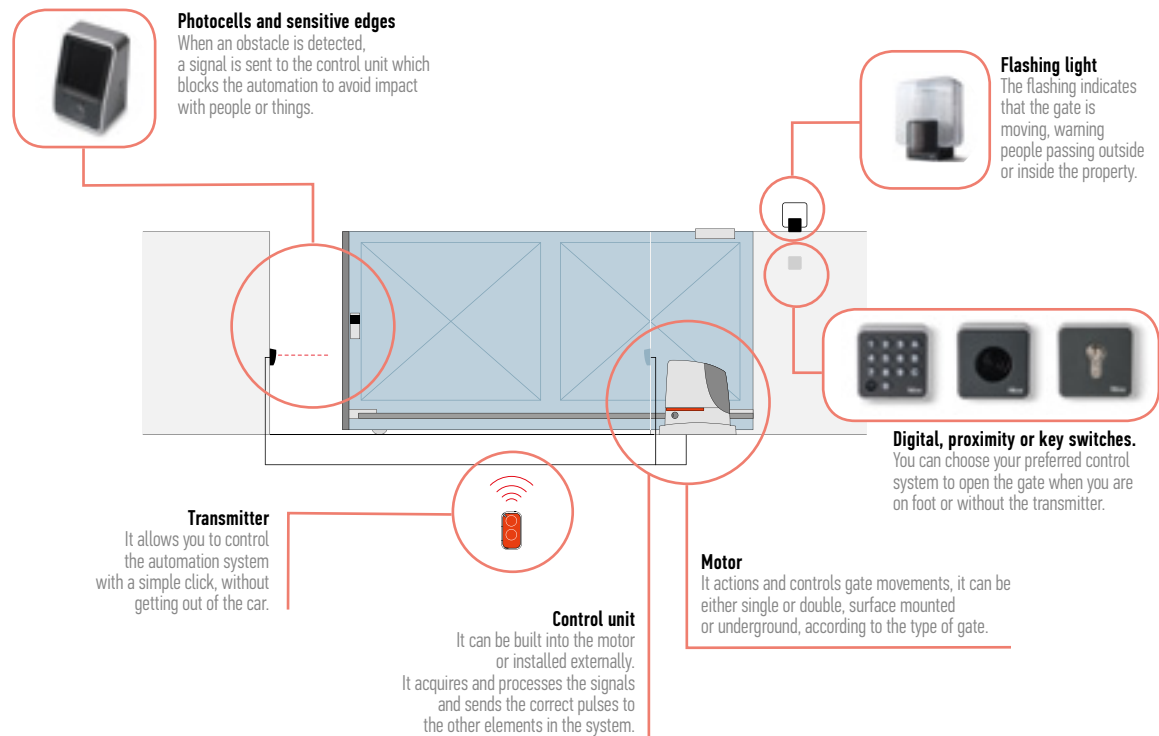

DO YOU KNOW HOW A GATE AUTOMATION SYSTEM WORKS?

Quick guide for a complete Nice automation system